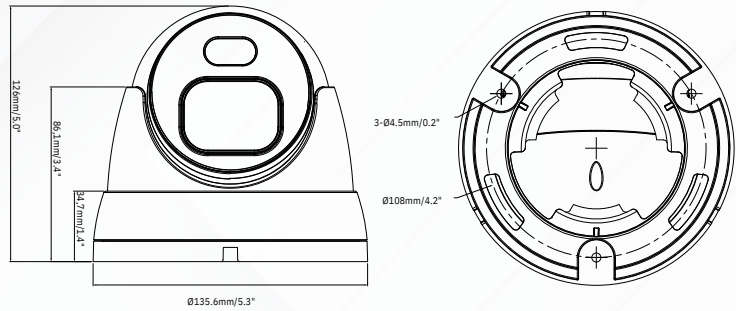

5MP

RS-CH356M4MDA-LDF-LFW2812PW-A

5MP Network Motorised Warm Light-Turret Camera

Features:

- 1/2.7" 5MP Progressive CMOS
- Color 0.002Lux @(F1.2,AGC ON) ; B/W 0lux @ IR ON
- 2.8mm - 12mm Focal Length, IR upto 30Mtrs
- WarmLight Viewable Length upto 25m
- Micro SD slot, up to 256GB, IP66
- Supports License Plate Recognition and Facial Recognition
- Smart Feature : PID,LCD,SOD,PD/VD,CC,CD,QD,HM

Specifications

Imaging Device	1/2.7"
Effective Pixels	5MP 2880 (H) x1620 (V)
Scanning System	Progressive CMOS
Min. Illumination	Color 0.002Lux @(F1.2,AGC ON) ; B/W 0 lux @ IR ON
Lens Type	
Focal Length (Zoom Ratio)	2.8-12mm
Max. Aperture Ratio	F No. 1.2
Angular Field of View	H:112.6(W)-35.4(T)° V: 58.5(W)-20.0(T)° D: 138.0(W)-40.7(T)°
Min. Object Distance	1.5m
Lens Type	Ø16.7
Operational	
IR LED	2
WarmLight	2
IR Viewable Length	Up to 30m
WarmLight Viewable Length	Up to 25m
Type of complementary light	Default warm light, switchable infrared light
Camera Title	On/Off
Image Setting	Full Color Mode/Day&Night Mode/Schedule
Backlight Compensation	Off/On (5 Zone)
Wide Dynamic Range	WDR
Digital Noise Reduction	3D DNR
Motion Detection	Off/On (8 Level)
Gain Control	Auto
White Balance	Auto/Manual
Electronic Shutter Speed	1/5 ~ 1/20000s
Flip / Mirror	Flip/Rotation
Alarm	NA
Audio	1 input (RCA), 1 output (RCA)
Hardware Reset	Yes
Smart Feature	PID,LCD,SOD,PD/VD,CC,CD,QD,HM
Network	
Ethernet	RJ45(10/100BASE-T)
Video Compression Format	H.265/H.264
Resolution	Mainstream 5MP(2880x1620),4MP(2592x1520) 3MP(2304x1296),1080P(1920x1080) 960P(1280x960),720P(1280x720) Substream 720P(1280x720),VGA(640x480),QVGA(320x240) Mobilstream VGA(640x480), QVGA (320x240)

MDA Big Eyeball

Dimensions

Accessories

RS-CXH-I

RS-CXH-J