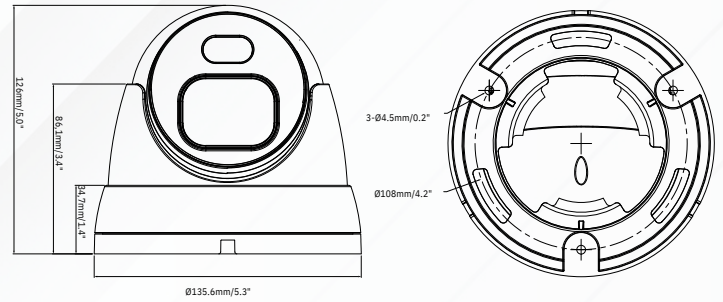

## Specifications

Imaging Device	1/2.8"
Effective Pixels	8MP 3840 (H) x2160 (V)
Scanning System	Progressive CMOS
Min. Illumination	Color 0.007lux @ F1.0(AGC ON) ; B/W 0 lux @ IR ON
<b>Lens Type</b>	
Focal Length (Zoom Ratio)	2.8-12mm
Max. Aperture Ratio	F No. 1.2
Angular Field of View	H:107(W)-34(T)°, V: 56(W)-19(T)° ,D: 129(W)-39(T)°
Min. Object Distance	1.5m
Lens Type	Ø16.7
<b>Operational</b>	
IR LED	2
WarmLight	2
IR Viewable Length	Up to 30m
WarmLight Viewable Length	Up to 25m
Type of complementary light	Default warm light, switchable infrared light
Backlight Compensation	Off/On (5 Zone)
Wide Dynamic Range	DWDR
Digital Noise Reduction	3D DNR
Motion Detection	Off/On (8 Level)
Image Setting	Full Color Mode/Day&Night Mode/Schedule
Privacy Masking	Off/On (4 Zone, Rectangle)
Gain Control	Auto
White Balance	Auto/Manual
Electronic Shutter Speed	1/5 ~ 1/20000s
On-Board Storage	Micro SD slot, up to 256GB
Alarm	1 input , 1 output
Audio	1 input (RCA), 1 output (RCA)
Hardware Reset	Yes
Smart Feature	Face Detection (FD) Human&Vehicle Detection (PD&VD) Perimeter Intrusion Detection (PID) Line Crossing Detection (LCD) Cross Counting (CC) Stationary Object Detection (SOD) Heat Map (HM) Crowd Density Detection (CD) Queue Length Detection (QD) license Plate Detection (LPD) Rare Sound Detection (RSD)
<b>Network</b>	
Ethernet	RJ45(10/100BASE-T)
Video Compression Format	H.265/H.264
Resolution	<b>Mainstream@25fps</b> 8MP(3840x2160),5MP(2592x1944,3072x1728), 4MP(2592x1520),3MP(2304x1296),1080P(1920x1080), 960P(1280*960),720P(1280x720) <b>Substream</b> 720P(1280x720),VGA(640x480),QVGA(320x240) <b>Mobilestream</b> VGA(640x480), QVGA (320x240)

## Dimensions