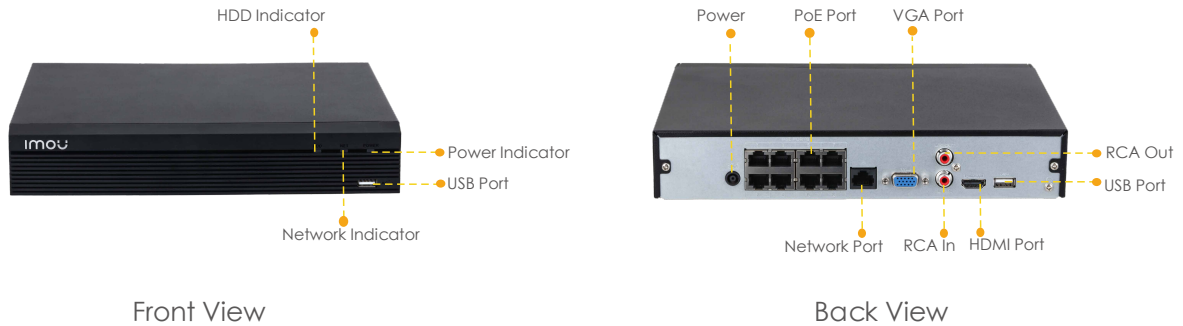

Specifications

System

Operating System: Embedded Linux
Operation Display: WEB/GUI/Imou Life APP

Video

Video In: 8 Channels
Video Out: 1 HDMI/1 VGA

Network

ONVIF Profile T/S/G, CGI, SDK
Imou App: iOS, Android

Auxiliary Interface

2 x USB Ports
1 x SATA Port
8 x PoE Ports
1 x Network Port
1 x RCA In
1 x RCA Out
1 x HDMI Port
1 x VGA Port
1 x Power Port

Recoding & Decoding

Resolution: 8MP/4MP/1080P
Max Decoding: 2ch@8MP/4ch@4MP/8ch@1080P
Compression: Smart H.265+/H265/Smart H.264+/H.264
Audio Compression: G.711A/G.711U/PCM/G726/AAC

Function

Recorder Mode: Manual/Alarm/Motion detection/Schedule
Backup Mode: USB Device
Playback: 1/4/9
Storage: Up to 8TB HDD/Cloud Storage
Multi-screen Display: 1/4/8/9

General

Power Supply: DC48V 2.0A / DC53V 1.8A
Power Consumption: ≤10W (without HDD)
PoE Power Consumption: Each power ≤25.5W, Total ≤72W
Operating Conditions: -10°C~+45°C (+14°F~+113°F)
10%~90%RH
Dimensions(W × L × H): 260mm × 225mm × 47.6mm
(10.24" × 8.86" × 1.87")
Net Weight: 0.92kg (2.03lb)
Certification: RCM

What's in the box

- 1 x PoE Recorder
- 1 x Quick Start Guide
- 1 x Power Adapter
- 1 x Network Cable
- 1 x SATA Data Cable
- 1 x SATA Power Cable
- 1 x Screw Package
- 1 x Mouse