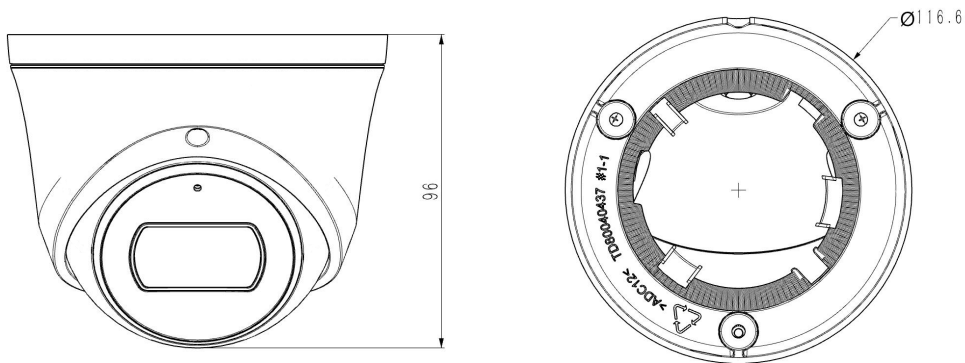

Tiandy Technologies Co.,Ltd.

Email: sales@tiandy.com
Website: en.tiandy.com

Tel: +86-22-58596178
Fax: +86-22-58596048

SPECIFICATIONS

Camera	
Image Sensor	1/2.8" CMOS
Signal System	PAL/NTSC
Min. Illumination	Color: 0.01Lux@ (F1.6, ACG ON), B/W: 0Lux with IR
Shutter Time	1s to 1/100,000s
Day & Night	Dual IR Cut Filter with Auto Switch
Wide Dynamic Range	120dB
Angle Adjustment	pan 0~340°, tilt 0~75°, rotate 0~360°
Lens	
Lens Type	Fixed
Focus	2.8mm
Lens Mount	M12
Aperture	F1.6, Fixed
FOV	Horizontal field of view: 96
Illuminator	
IR LEDs	2
IR Range	Up to 30m
Wavelength	850nm
White LEDs/Warmlights	N/A
Compression Standard	
Video Compression	S+265/H.265/H.264/M-JPEG
Video Bit Rate	32Kbps~16Mbps
Audio Compression	G.711A/G.711U/ADPCM/AAC
Audio Bit Rate	8K~48Kbps
Image	
Max. Resolution	3840x2160
Main Stream	PAL: 20fps (3840x2160, 3072x2048), 25fps (2560x1440, 1920x1080, 1280x720) NTSC: 20fps (3840x2160, 3072x2048), 30fps (2560x1440, 1920x1080, 1280x720)
Sub Stream	PAL: 25fps (704x576, 704x288, 640x360, 352x288) NTSC: 30fps (704x480, 704x240, 640x360, 352x240)
Third Stream	PAL:25fps(1280x720, 704x576, 704x288, 352x288) NTSC:30fps(1280x720, 704x480, 704x240, 352x240)
Image Setting	Saturation, brightness, contrast, sharpness, adjustable by client software or web browser
Image Enhancement	BLC/3D DNR/HLC/Corridor Format
ROI	Support 8 fixed region of coding
OSD	16x16, 24x24,32x32, 48x48, 64x64, 96x96, adaptable size, Letters Such as Week, Date, Time, Total 8 Regions
Picture Overlay	Y
Privacy Mask	Yes, 8 regions
Smart Defog	Yes
Feature	
Alarm Trigger	Motion Detection, Mask Alarm, Disk Full, Disk R/W Error, IP Address Conflict, MAC Address Conflict, FTP Server Exception
Video Analytics	Tripwire, Perimeter
Early Warning(EW)	N/A

* Listed resolutions are only selectable options. It does not mean that all streams can work at their maximum resolution at the same time.

AVAILABLE MODEL

TC-C38XS SPEC: I3/E/Y/M/2.8MM

DIMENSIONS

ACCESSORIES