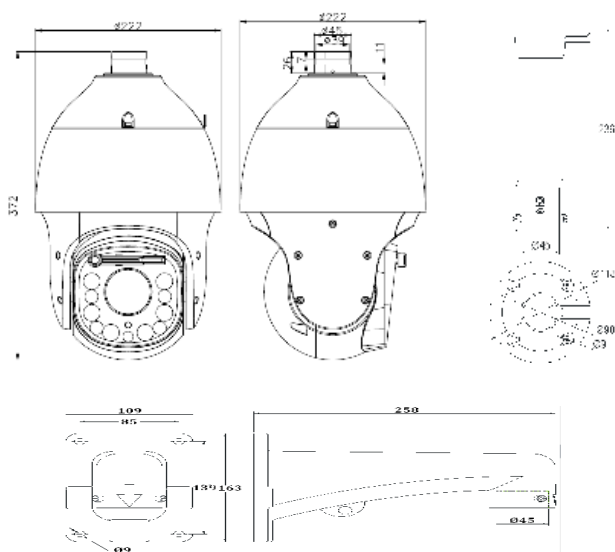

Dimensions

Camera	
Image Sensor	1/2.8" CMOS
Signal System	PAL/NTSC
Minimum Illumination	Color: 0.002 Lux @(F1.6,AGC ON)
	B/W:0.001Lux @(F1.6,AGC ON) 0 Lux with IR
White Balance	Auto/ ATW/ Manual
BLC	Y
HLC	Y
Smart Defog	Y
WDR	120dB
Digital Noise Reduction	3D DNR
Exposure Mode	Auto/ Manual/Iris First/ Shutter First
Shutter Time	1/1s~1/10000s
Day& Night	IR Cut Filter with Auto Switch
Optical Zoom	30x
Digital Zoom	16x
Privacy Masking	24 Privacy Mask Programmable; Optional Multiple Colors
Auto Focus	Auto/ Semi-automatic/ Manual
OSD	Size:16×16, 32×32, 24×24, 48×48, 64×64,96×96 Letters, Week, Date, Time, Total 5 Regions ,PTZ Angle Superposition
Lens	
Focal Length	4.7-141mm, 30x
Zoom Speed	Approx. 5s(Optical Wide-Tele)
Angle of View	69.5°(w)~2.7°(t)
Minimum Working Distance	1-1.5m(Wide-Tele)
Aperture Range	F1.5 ~ F4.0
Pan & Tilt	
Pan Range	360°endless
Pan Speed	Pan Manual Speed: 0.1° -240°/s
	Pan Preset Speed: 240°/s stepless
Preset Accuracy	±0.2°
Tilt Range	-16°-90° (Auto Flip)
Tilt Speed	Tilt Manual Speed: 0.1°-240°/s
	Tilt Preset Speed: 240°/s
3D Position	Y
Number of Preset	500
Scan	8
Cruise	8, up to 32 Presets per Cruise
Pattern	8, Each One With 600s Memory or 300 Orders
Power loss recovery	Y
Guard Action	Preset/ Cruise/ Pattern/ Scan
PTZ Position Display	Y
Freeze Frame	Y
RS-485 Protocols	PTZ_PELCO_D , PTZ_PELCO_P , PTZ_TC615_P , DOME_PELCO_D , DOME_PELCO_P , DOME_PLUS
Infrared	
IR Irradiation Distance	400m
IR Irradiation Angle	Adjustable by Zoom
Interface	
Audio Input	1-ch Line in Interface Line Input 2-2.4V[p-p]; Output Impedance 1KΩ, ±10%
Audio Output	1-ch, Line level, Impedance: 600Ω, Built-in speaker optional
Ethernet	1-ch RJ45 10M/ 100M
Alarm Input	8-ch
Alarm Output	2-ch
On-board Storage	MicroSD Card Slot, up to 128GB
BNC	1.0Vp-p / 75Ω, NTSC (or PAL) Composite
RS-485	Y
RESET	Y
Extension	N/A
Network	
Max.Image Resolution	5MP(2592×1944)
Main Stream	2592×1944@25/30fps; 2560×1920@25/30fps; 2560×1520@25/30fps; 2560×1440@25/30fps; 2048×1536@25/30fps; 1920×1080@25/30fps; 1920×1080@50/60fps; 1280×960@25/30fps; 1280×960@50/60fps; 1280×720@25/30fps; 1280×720@50/60fps
	704×576@25/30fps; 704×480@25/30fps; 704×288@25/30fps; 704×240@25/30fps; 352×240@25/30fps; 352×288@25/30fps;
	1920×1080@25/30fps; 1280×960@25/30fps; 1280×720@25/30fps; 704×576@25/30fps; 704×480@25/30fps; 640×480@25/30fps; 352×240@25/30fps; 352×288@25/30fps;
Sub Stream	
Third Stream	
Image Compression	S+265/H.265/H.264 High Profile/MJPEG
ROI Encoding	7 Dynamic Areas for Both Main and Sub Stream
Audio Compression	G711A/G711U/ADPCM/AAC
Protocols	TCP/UDP/HTTP/MULTICAST/UPnP/DHCP/PPPoE/DDNS/FTP/NTP/RTSP/SNMP/SMTP
Remote Connection	10 Users Access at the Same Time
IP Address	Support static, dynamic IP address, Customized MTU , Customized Network card
System Compatibility	ONVIF (Profile S), SDK,P2P