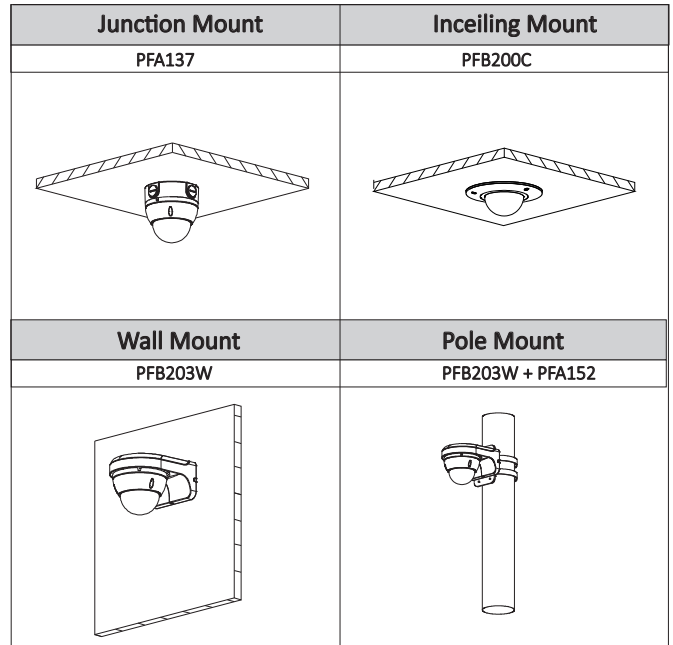

Construction

Casing	Metal
Dimensions	φ122mm×88.9mm(4.80"×3.50")
Net Weight	0.4Kg (0.88lb)
Gross Weight	0.54Kg(1.19lb)

Ordering Information

Type	Part Number	Description
4MP camera	IPC-HDBW2431RP-ZS	4MP WDR IR Dome Network Camera, PAL
	IPC-HDBW2431RN-ZS	4MP WDR IR Dome Network Camera, NTSC
	IPC-HDBW2431RP-ZS	4MP WDR IR Dome Network Camera, PAL
	IPC-HDBW2431RN-ZS	4MP WDR IR Dome Network Camera, NTSC
	IPC-HDBW2431RP-VFS	4MP WDR IR Dome Network Camera, PAL
	IPC-HDBW2431RN-VFS	4MP WDR IR Dome Network Camera, NTSC
	IPC-HDBW2431RP-VFS	4MP WDR IR Dome Network Camera, PAL
	IPC-HDBW2431RN-VFS	4MP WDR IR Dome Network Camera, NTSC
Accessories (optional)	PFA137	Junction box
	PFB203W	Wall mount
	PFA152	Pole mount
	PFB200C	In-ceiling Mount

Accessories

Optional:

Dimensions (mm/inch)