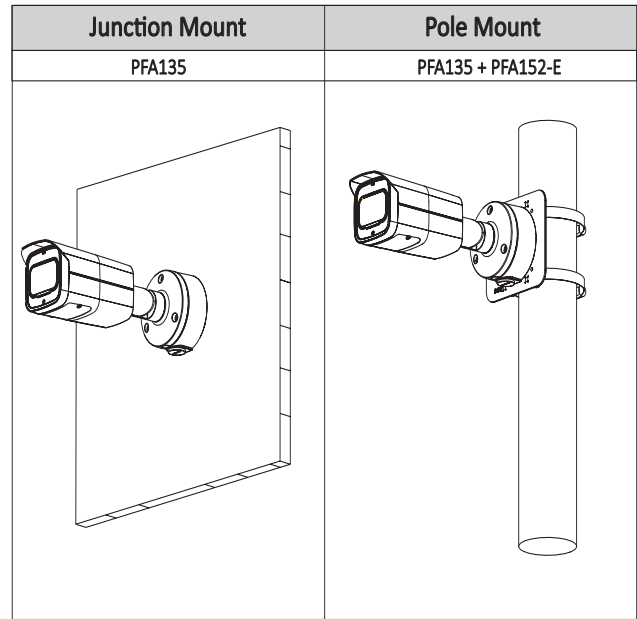

Accessories

Optional:

PFA135 Junction Box

PFA152-E Pole Mount

Dimensions (mm/inch)